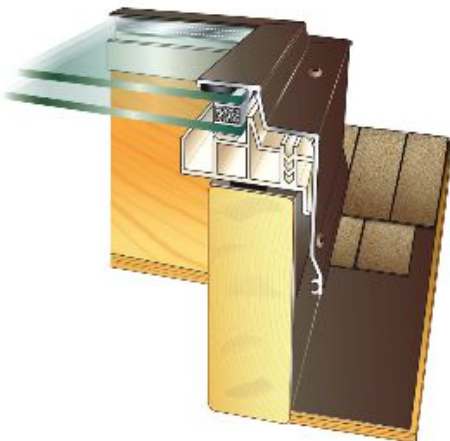

Columbia Skylights available through Morrison Windows...

Fixed Curb Mount Skylights

The natural light specialists

Fixed Curb Mount Glass - GL VCM DG LEA

Fixed Curb Mount Acrylic Dome - AC VCM DGC

Quicklinks

- Columbia Skylights Brochure
- Good, better, best glass and acrylic glazing options

Features and Benefits

- Made in Canada since 1955, Columbia's fixed curb mount skylight is the number one choice for Canadian contractors and professionals.
- Available in glass for sloped roofs and acrylic dome for sloped and flat roofs.
- Thermally broken white PVC base frame with condensation channel and weep holes.
- Aluminum exterior cap with baked enamel Rideau brown finish to match common roofing materials. Also available in Black, Grey, White, Sandalwood and Mill Finish.

- Mounts from the outside to site built 2' x 4', 2' x 6' or 2' x 8' wood curb.

Glass and Acrylic Dome Options

- Choose from 7 Energy Star[®] Qualified glass and 3 Acrylic Dome glazing options.
- Standard glass glazing is double glazed LoE Clear Tempered over Tempered, argon gas sealed units. LoE Tempered over Laminate is also available for additional safety and noise reduction.
- Energy Star[®] qualified glass glazing options:
 - **LoE Clear:** Industry benchmark
 - **LoE Neat:** Self cleaning glass
 - **LoE i89:** Close to triple pane performance
 - **LoE Triple Glazed:** Ultimate energy performance
 - **LoE Bronze:** For a softer light
 - **LoE Solar Reflective Bronze:** Mirror finish
- Acrylic dome available in clear, bronze or white in choice of single, double and triple glazed.