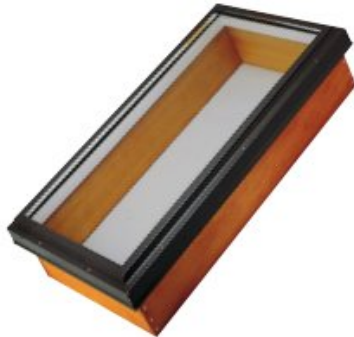

## Fixed Deck Mount Skylights

The natural light specialists

Fixed Deck Mount Glass - CFS

Wood Deck Mount Flashing Kit - FRKW

### Features and Benefits

- Columbia's fixed deck mount skylight includes a premium quality 1" x 5.5" Canadian Douglas Fir wood curb. The curb is kiln dried with no finger joints and is supplied in a natural unprimed finish.
- Minimum 3:12 roof pitch
- Available in 7 glass glazing options.
- Deck mount skylights must be installed with Columbia's deck mount flashing kit for the warranty to remain valid.
- Thermally broken white PVC base frame with condensation channel and weep holes.
- Aluminum exterior cap with baked enamel Rideau brown finish to match common roofing materials. Also available in Black, Grey, White and Sandalwood.