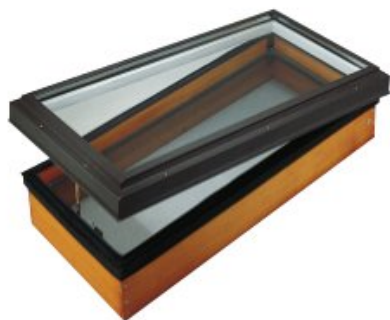

Columbia Skylights available through Morrison Windows...

Venting Manual Deck Mount Skylights

The natural light specialists

Venting Manual Deck Mount Glass - CVS Manual

Manual Venting Options

1. Crank Handle (standard)

2. Telescopic Pole. Available in 4ft-6ft and 6ft-10ft

Wood Deck Mount Flashing Kit - FRKW

Quicklinks

- Columbia Skylights Brochure
- Good, better, best glass glazing options

Features and Benefits

- Columbia's venting deck mount skylight includes a premium quality 1" x 5.5" Canadian Douglas Fir wood curb. The curb is kiln dried with no finger joints and is supplied in a natural unprimed finish.
- Minimum 3:12 roof pitch
- Available in 7 glass glazing options.
- Deck mount skylights must be installed with Columbia's deck mount flashing kit for the warranty to remain valid.
- Thermally broken white PVC base frame with condensation channel and weep holes.
- Aluminum exterior cap with baked enamel Rideau brown finish to match common roofing materials. Also available in Black, Grey, White and Sandalwood.

Glass Options

- Standard glass glazing is double glazed LoE Clear Tempered over Tempered, argon gas sealed units. LoE Tempered over Laminate is also available for additional safety and noise reduction.
- Choose from 7 glass glazing options.
 - **LoE Clear:** Industry benchmark
 - **LoE Neat:** Self cleaning glass
 - **LoE i89:** Close to triple pane performance
 - **LoE Triple Glazed:** Ultimate energy performance
 - **LoE Bronze:** For a softer light
 - **LoE Solar Reflective Bronze:** Mirror finish